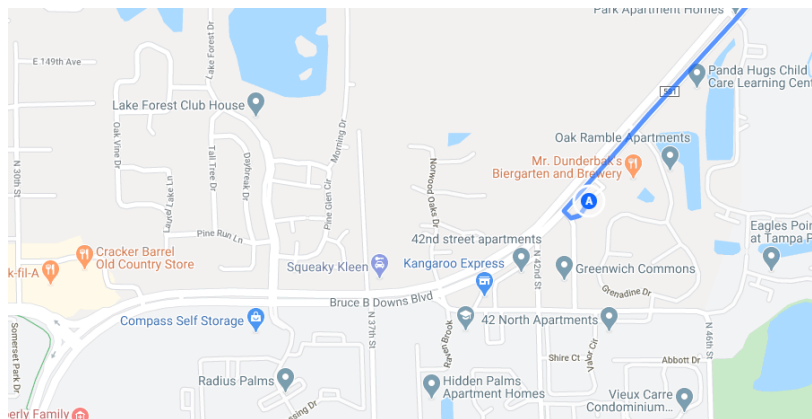

# Wesley Chapel Cruise

**Saturday, August 01, 2020**

We will meet at the **Marathon** gas station on Bruce B. Downs Blvd., then cruise to **Parks Ford of Wesley Chapel** for their **Rise & Shine Car Meet**.

## Parks Ford Rise & Shine Car Meet

Parks Ford of Wesley Chapel

Sat, Jun 6 [Sat, Aug 1](#) [Sat, Sep 5](#) +3

We will travel individually to the **Marathon** gas station at the SE corner of Bruce B. Downs Blvd. and 43<sup>rd</sup> Street, (14903 Bruce B. Downs Blvd, Tampa, FL 33613).

We will gather there by 8:15 am and leave as a group promptly at **8:30 am** to travel the ~13 miles on Bruce B. Downs Blvd. to SR54. We will turn right and drive about ¼ mile on SR54 to **Parks Ford of Wesley Chapel**. There we will turn left into the main drive and follow their directions for parking. No lunch activity or return cruise is planned.